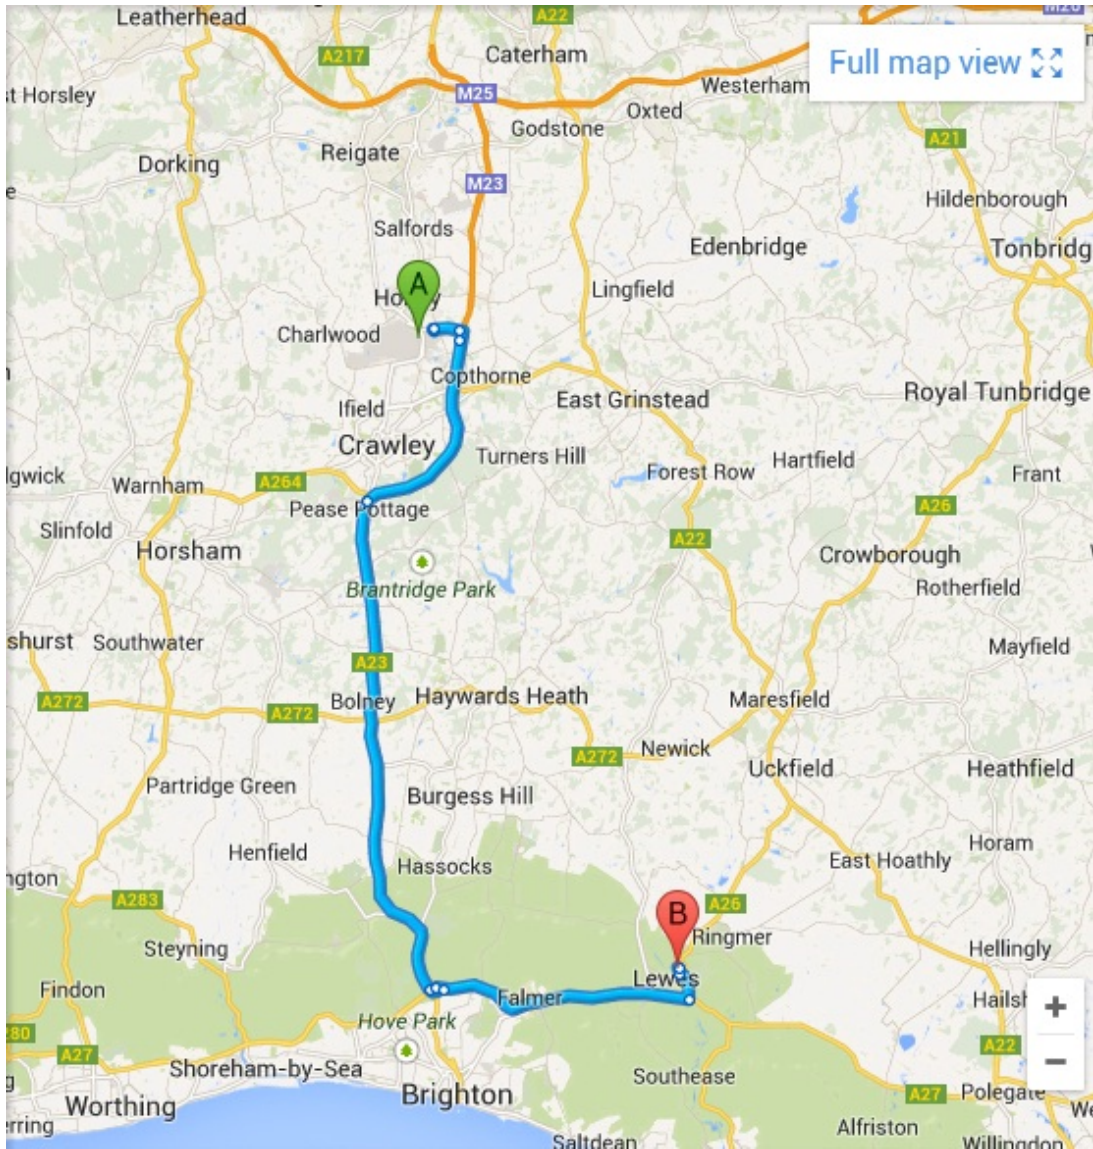

Although most taxis accept credit cards, it is wise to ask the driver before entering the car. As an alternative, the train service runs from Gatwick to Lewes at 20 and 50 minutes past the hour, the journey is 30 minutes and the cost is £10 one way. Waling directions between the train station and our office can be found on page 3.

By Car

Lewes is situated south of London and north of Brighton and can easily be reached by car.

1. Navigate on the M23 south towards Brighton
2. When the M23 ends continue south on the A23 towards Brighton
3. At the A27 Junction, follow the signs towards Lewes and Newhaven, A27 (East).
4. Continue along the A27 until you reach the Southerham Roundabout, A26.
5. Turn left at the Southerham Roundabout towards Lewes, E. Grinstead, Tun. Wells, A26
6. Go through the Cuilfail Tunnel
7. On exiting the Cuilfail Tunnel turn left at the roundabout towards the town centre
8. At the next roundabout turn right towards the Tesco superstore
9. At the next roundabout go straight ahead onto Brooks Road
10. Towards the end of Brooks Road you will see the Honeywell Building on your left.
11. Visitor parking is located in front of the building

The Lewes Honeywell Training Facility

Route to Lewes Overview map

Route from Gatwick airport to Lewes

Lewes city map

Walking directions from the Lewes train station to our office

- Exit the station
- Turn right into Lansdowne Place
- Follow this street until Little street or A26.
- Cross the bridge and turn left at the roundabout onto Brooks road