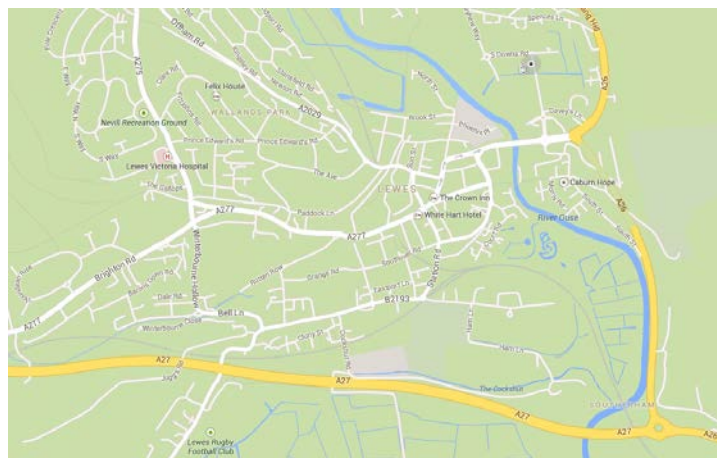

By Car

Lewes is situated south of London and north of Brighton and can easily be reached by car.

1. Navigate on the M23 south towards Brighton
2. When the M23 ends continue south on the A23 towards Brighton
3. At the A27 Junction, follow the signs towards Lewes and Newhaven, A27 (East).
4. Continue along the A27 until you reach the Southerham Roundabout, A26.
5. Turn left at the Southerham Roundabout towards Lewes, E. Grinstead, Tun. Wells, A26
6. Go through the Cuilfail Tunnel
7. On exiting the Cuilfail Tunnel turn left at the roundabout towards the town centre
8. At the next roundabout turn right towards the Tesco superstore
9. At the next roundabout go straight ahead onto Brooks Road
10. Towards the end of Brooks Road you will see the Honeywell Building on your left.
11. Visitor parking is located in front of the building

The Lewes Honeywell Training Facility

Route to Lewes Overview map

Route from Gatwick airport to Lewes

Lewes city map

Walking directions from the Lewes train station to our office

- Exit the station
- Turn right into Lansdowne Place
- Follow this street until Little street or A26.
- Cross the bridge and turn left at the roundabout onto Brooks road