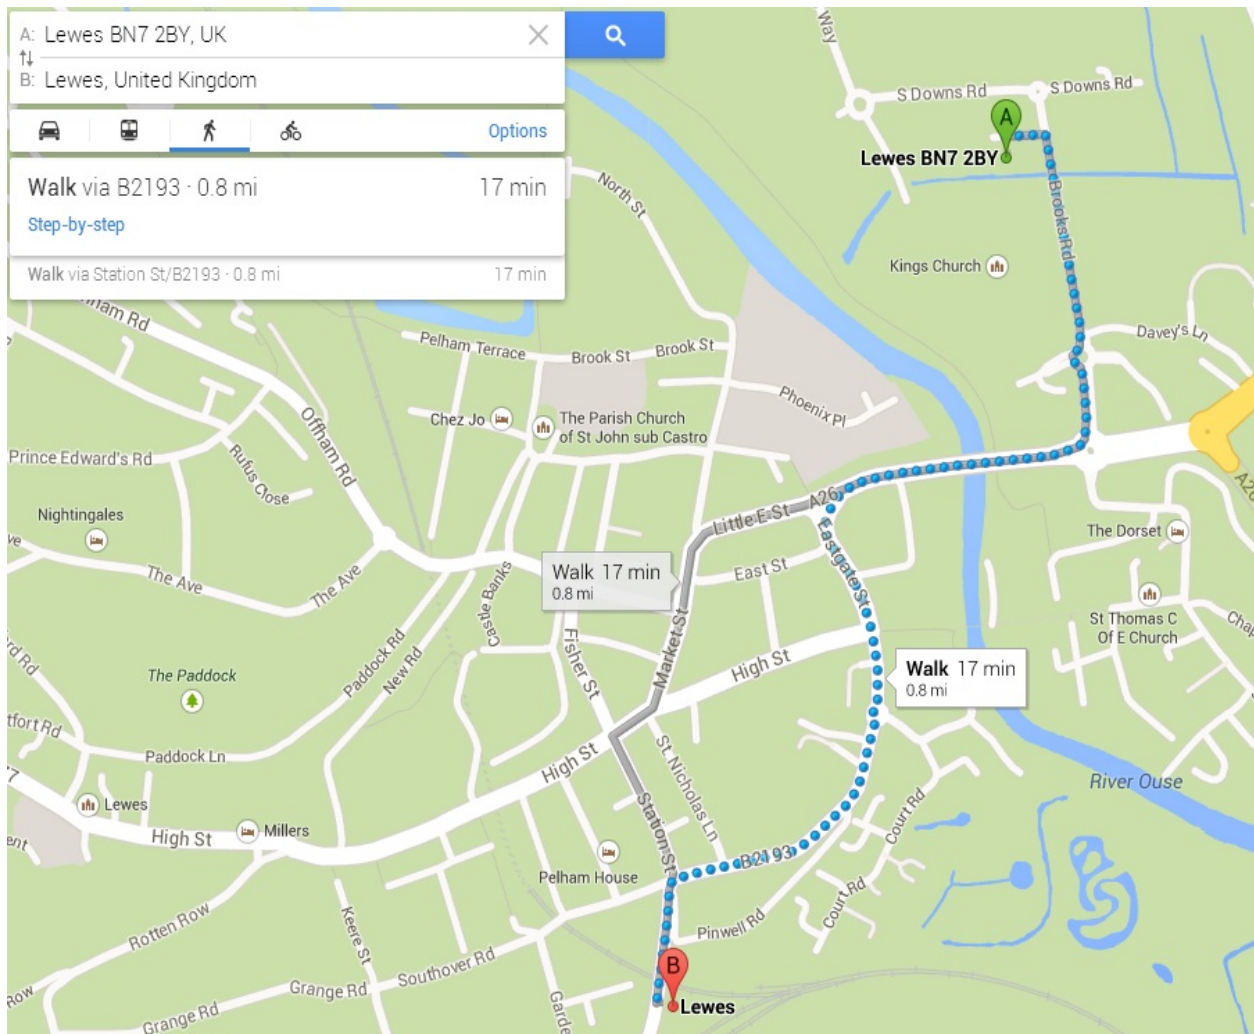

Walking directions from the Lewes train station to our office

- Exit the station
- Turn right into Lansdowne Place
- Follow this street until Little street or A26.
- Cross the bridge and turn left at the roundabout onto Brooks road

Total distance is 0.8 mile or 1.2 KM.