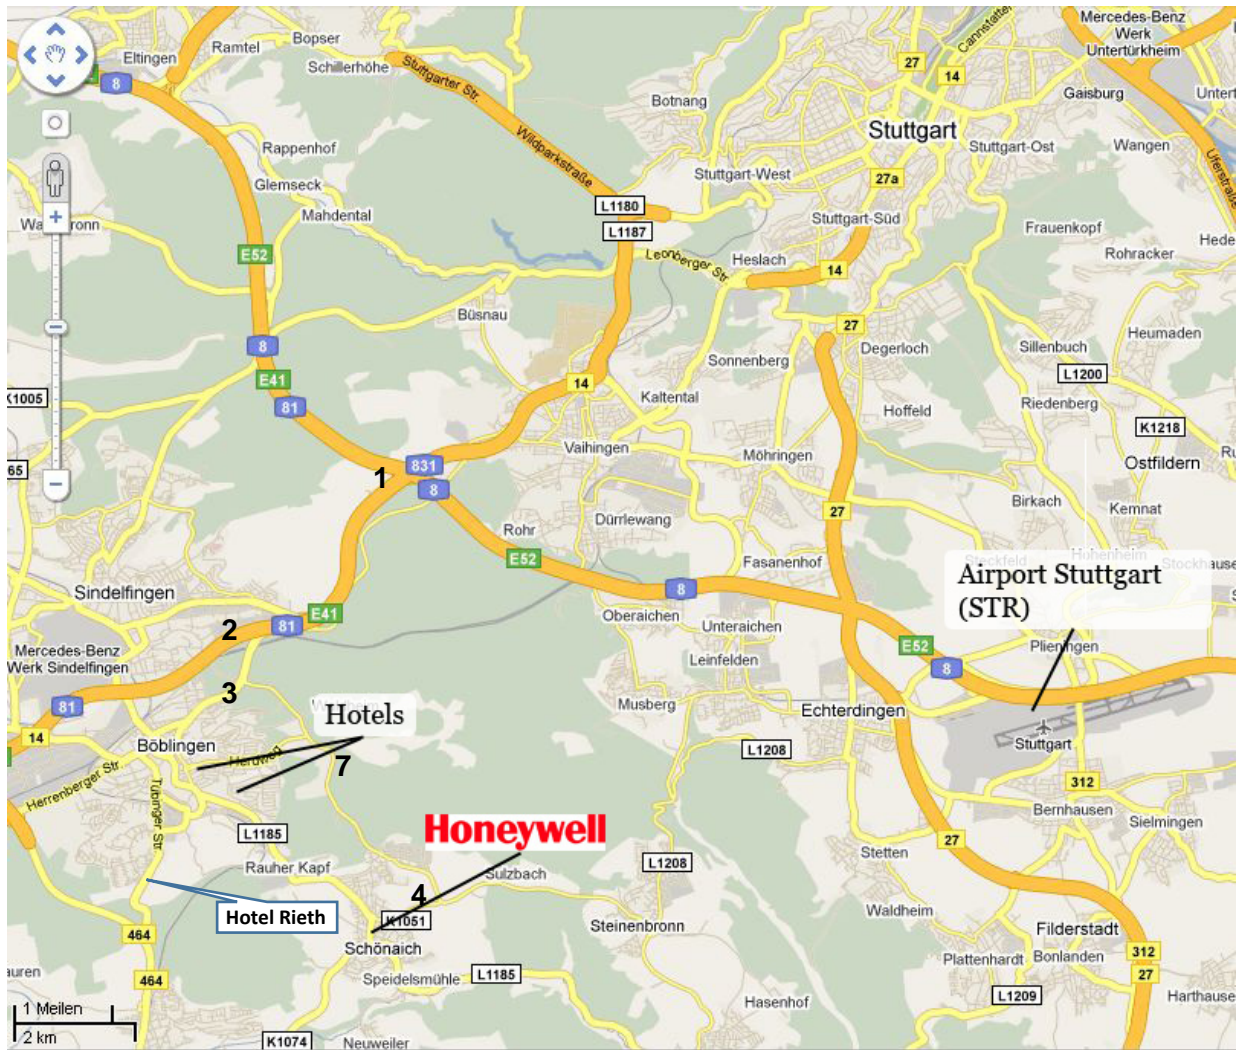

Schönaich / Böblingen Overview Map

Schönaich Detail Map