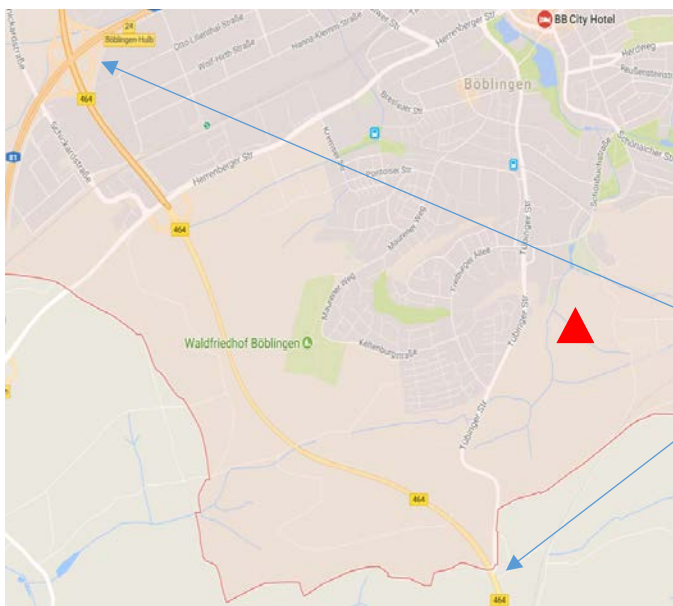

Although most taxi's accept credit cards it is wise to ask the driver before entering the car.

By Car

Schönaich is situated south of Stuttgart and can easily be reached by car.

1. Navigate to the autobahn intersection **A8-A81** "Stuttgarter Kreuz" and follow the **A81** in the direction of Eslingen / Singen. *
2. **Take Exit 22** "Böblingen Ost" after approx 2 KM *
3. **Go Left** at the next traffic lights on to the "Panzerstrasse" (K1057) *
4. After approx 4KM go **Right** at the 1st round-about, "Im Vogelsang" *
5. **Continue** through the 30KM zone until the next round-about.
6. **Cross** the round-about into the Böblingerstrasse.

You will see our offices ahead.

* Numbered points are shown on the overview map on the next page.

Please use the Visitor parking.
You will find the main entrance to our building across the street

Schönaich / Böblingen Overview Map

Schönaich Detail Map

HIS recommends the following Hotels

Hotel Rieth
Tübingerstrasse 157
71032 Böblingen
Phone: +49 (0)7031 7230
info@hotel-rieth.de

or

Hotel Reussenstein
Kalkofenstraße 20
71032 Böblingen,
Phone: +4907031 6600-0
www.reussenstein.com

When entering Böblingen city you may want to look out for the Green Hotel direction signs for your hotel as shown below.

Directions to Hotel Rieth

On the A81, take exit 24 "Böblingen-Hulb" and keep left direction Holzgerlingen. At the 1st Traffic lights turn left on to the Tübingerstrasse. You will find Hotel Rieth after 3 KM on the right