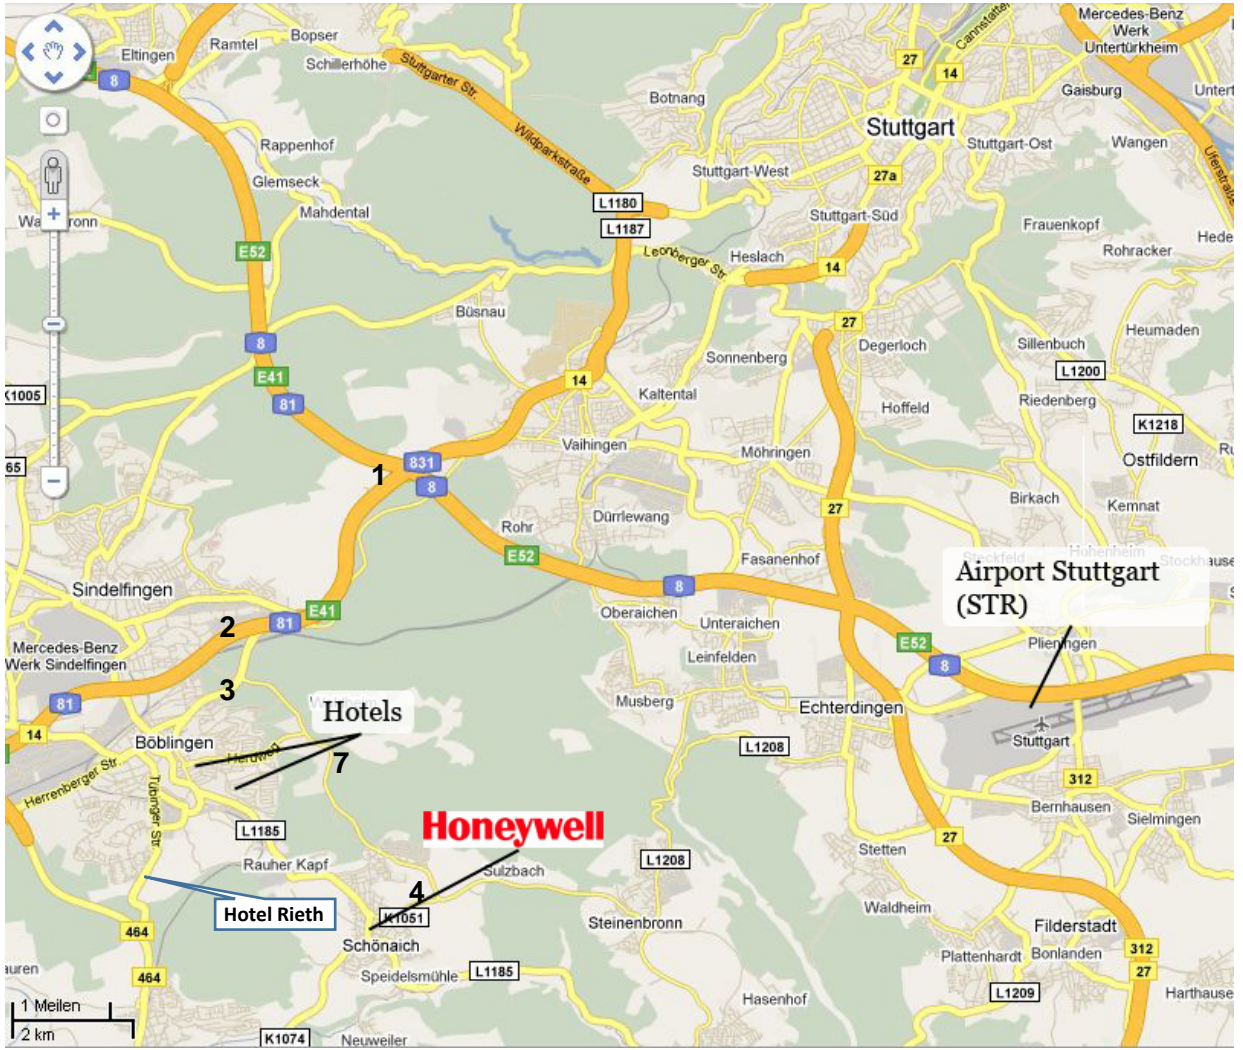

By Air

When you arrive by plane at Stuttgart Airport near the city of Echterdingen we suggest hiring a taxi. Our office is in 30 min driving distance from Stuttgart Airport (STR). The approximate costs for a taxi from the Airport to Schönaich are €25 ~ 30.00. The price for a taxi from the Airport to one of the Honeywell selected Hotels should be €35 ~ 40 Euro.

Although most taxi's accept credit cards it is wise to ask the driver before entering the car.

By Car

Schönaich is situated south of Stuttgart and can easily be reached by car.

1. Navigate to the autobahn intersection **A8-A81** "Stuttgarter Kreuz" and follow the **A81** in the direction of Eslingen / Singen. *
2. **Take Exit 22** "Böblingen Ost" after approx 2 KM *
3. **Go Left** at the next traffic lights on to the "Panzerstrasse" (K1057) *
4. After approx 4KM go **Right** at the 1st round-about, "Im Vogelsang" *
5. **Continue** through the 30KM zone until the next round-about.
6. **Cross** the round-about into the Böblingerstrasse.

You will see our offices ahead.

* Numbered points are shown on the overview map on the next page.

Please use the Visitor parking.
You will find the main entrance to our building across the street

Schönaich / Böblingen Overview Map

When entering Böblingen city you may want to look out for the Green Hotel direction signs for your hotel as shown below.

Directions to Hotel Rieth

On the A81, take exit 24 "Böblingen-Hulb" and keep left direction Holzgerlingen. At the 1st Traffic lights turn left on to the Tübingerstrasse. You will find Hotel Rieth after 3 KM on the right